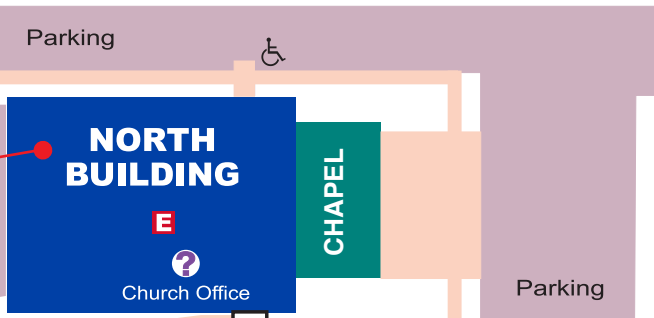

Sunday Morning Life Groups meet on the 2nd & 3rd floor.

EVERGREEN AVENUE

GAINSWOOD ROAD

MANHATTAN STREET

DALE AVENUE

Social Hall

Sunday Morning Life Groups meet on the ground floor.

OXMOOR ROAD