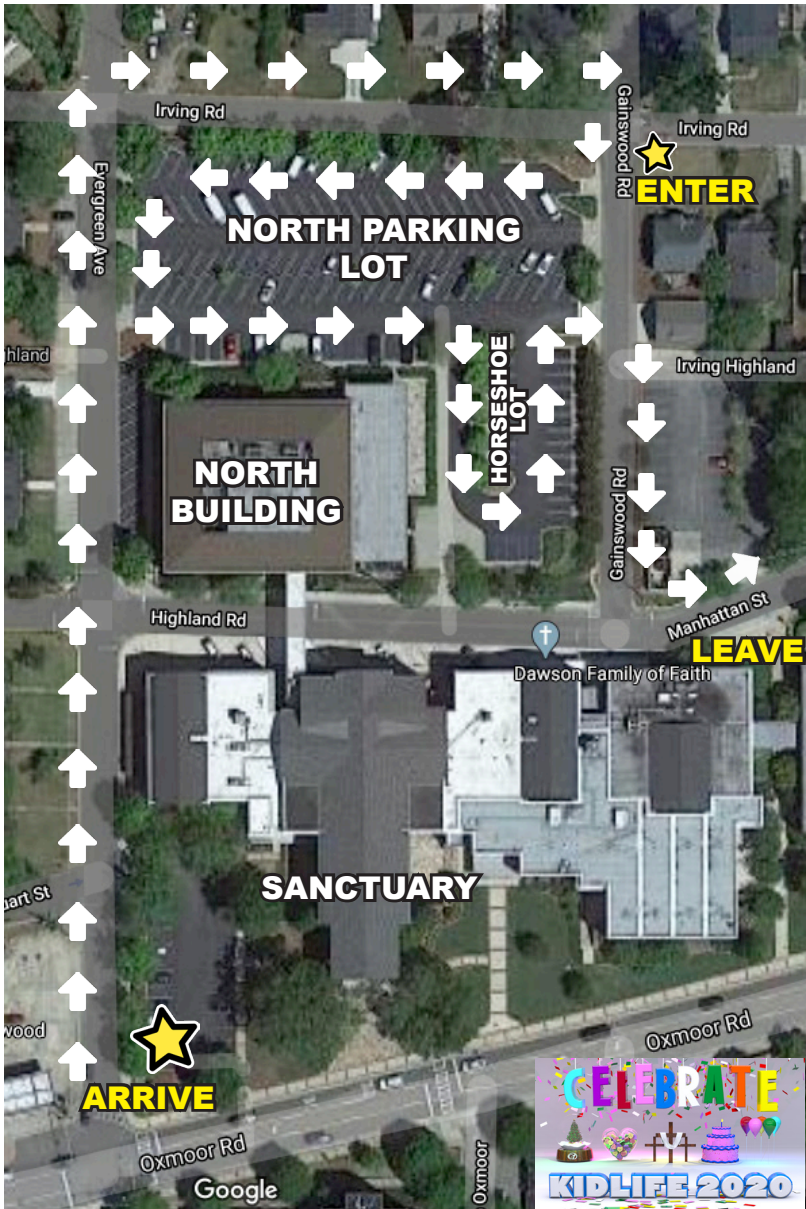

DAWSON KIDLIFE KICKOFF DRIVE THRU DIRECTIONS

- **ARRIVE** at Dawson
- **DRIVE** down Evergreen Avenue
- **RIGHT** on Irving Road
- **RIGHT** on Gainswood Road

- **ENTER** North Parking Lot
- **FOLLOW** pattern through lot ending with the Horseshoe Lot
- **EXIT** right on Gainswood Road
- **LEAVE** - left on Manhattan Street